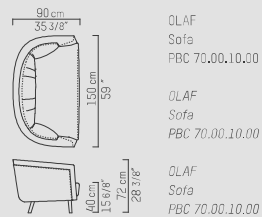

PIETBOON

OLAF  
Sofa

SPECIFICATION  
SPECIFICATIE  
SPEZIFIKATION

ENGLISH

Upholstery	Fabric cat. P, Piet Boon® fabric. Leather cat. D and S, Piet Boon® leather.
Legs	Oak black (BL), oak grey (GR), oak taupe (TP), oak light grey (LG).
Material	Varnished solid oak legs and frame, with stretch fabric in the seat. Covered with high resilience foam (CMHR) and polyester fibers. Shell upholstered with leather on outer back and fabric inside. Seat cushion: High resilience foam (CMHR) with a top layer of goose down. Back cushion: filled with a mixture of goose down and polyester fibers.
Weight / CBM	Sofa 39,0 kg / 1,86 m³