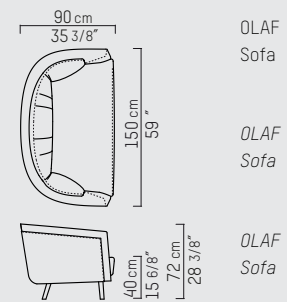

PIETBOON

OLAF Sofa

ENGLISH

The delicate shell, wooden legs and voluminous layered inside make the OLAF sofa an airy addition to the Piet Boon family. Infused with soft curved lines, the OLAF sofa has an very friendly shape that embraces the user. The OLAF sofa is the perfect mix between a comfortable armchair and an elegant sofa.

NEDERLANDS

De verfijnde schaal, houten poten en de volumineuze gelaagde binnenkant maken de OLAF sofa tot een luchtige toevoeging aan de Piet Boon-familie. Met zijn zachte gebogen lijnen, heeft de OLAF bank een zeer vriendelijke vorm, die de gebruiker als het ware omhelst. De OLAF sofa is de perfecte mix tussen een comfortabele fauteuil en een elegante bank.

DEUTSCH

Die fragile Schale, die aus Holz gefertigten Beine und die voluminös geschichtete Innenseite machen OLAF zu einer luftig-leichten Ergänzung zur Piet Boon-Familie. Mit seinen weichen gebogenen Linien hat dieses Sofa eine freundliche Form, die den Benutzer sanft umarmt. OLAF ist die perfekte Kombination aus einem komfortablen Sitzmöbel und einem eleganten Sofa.