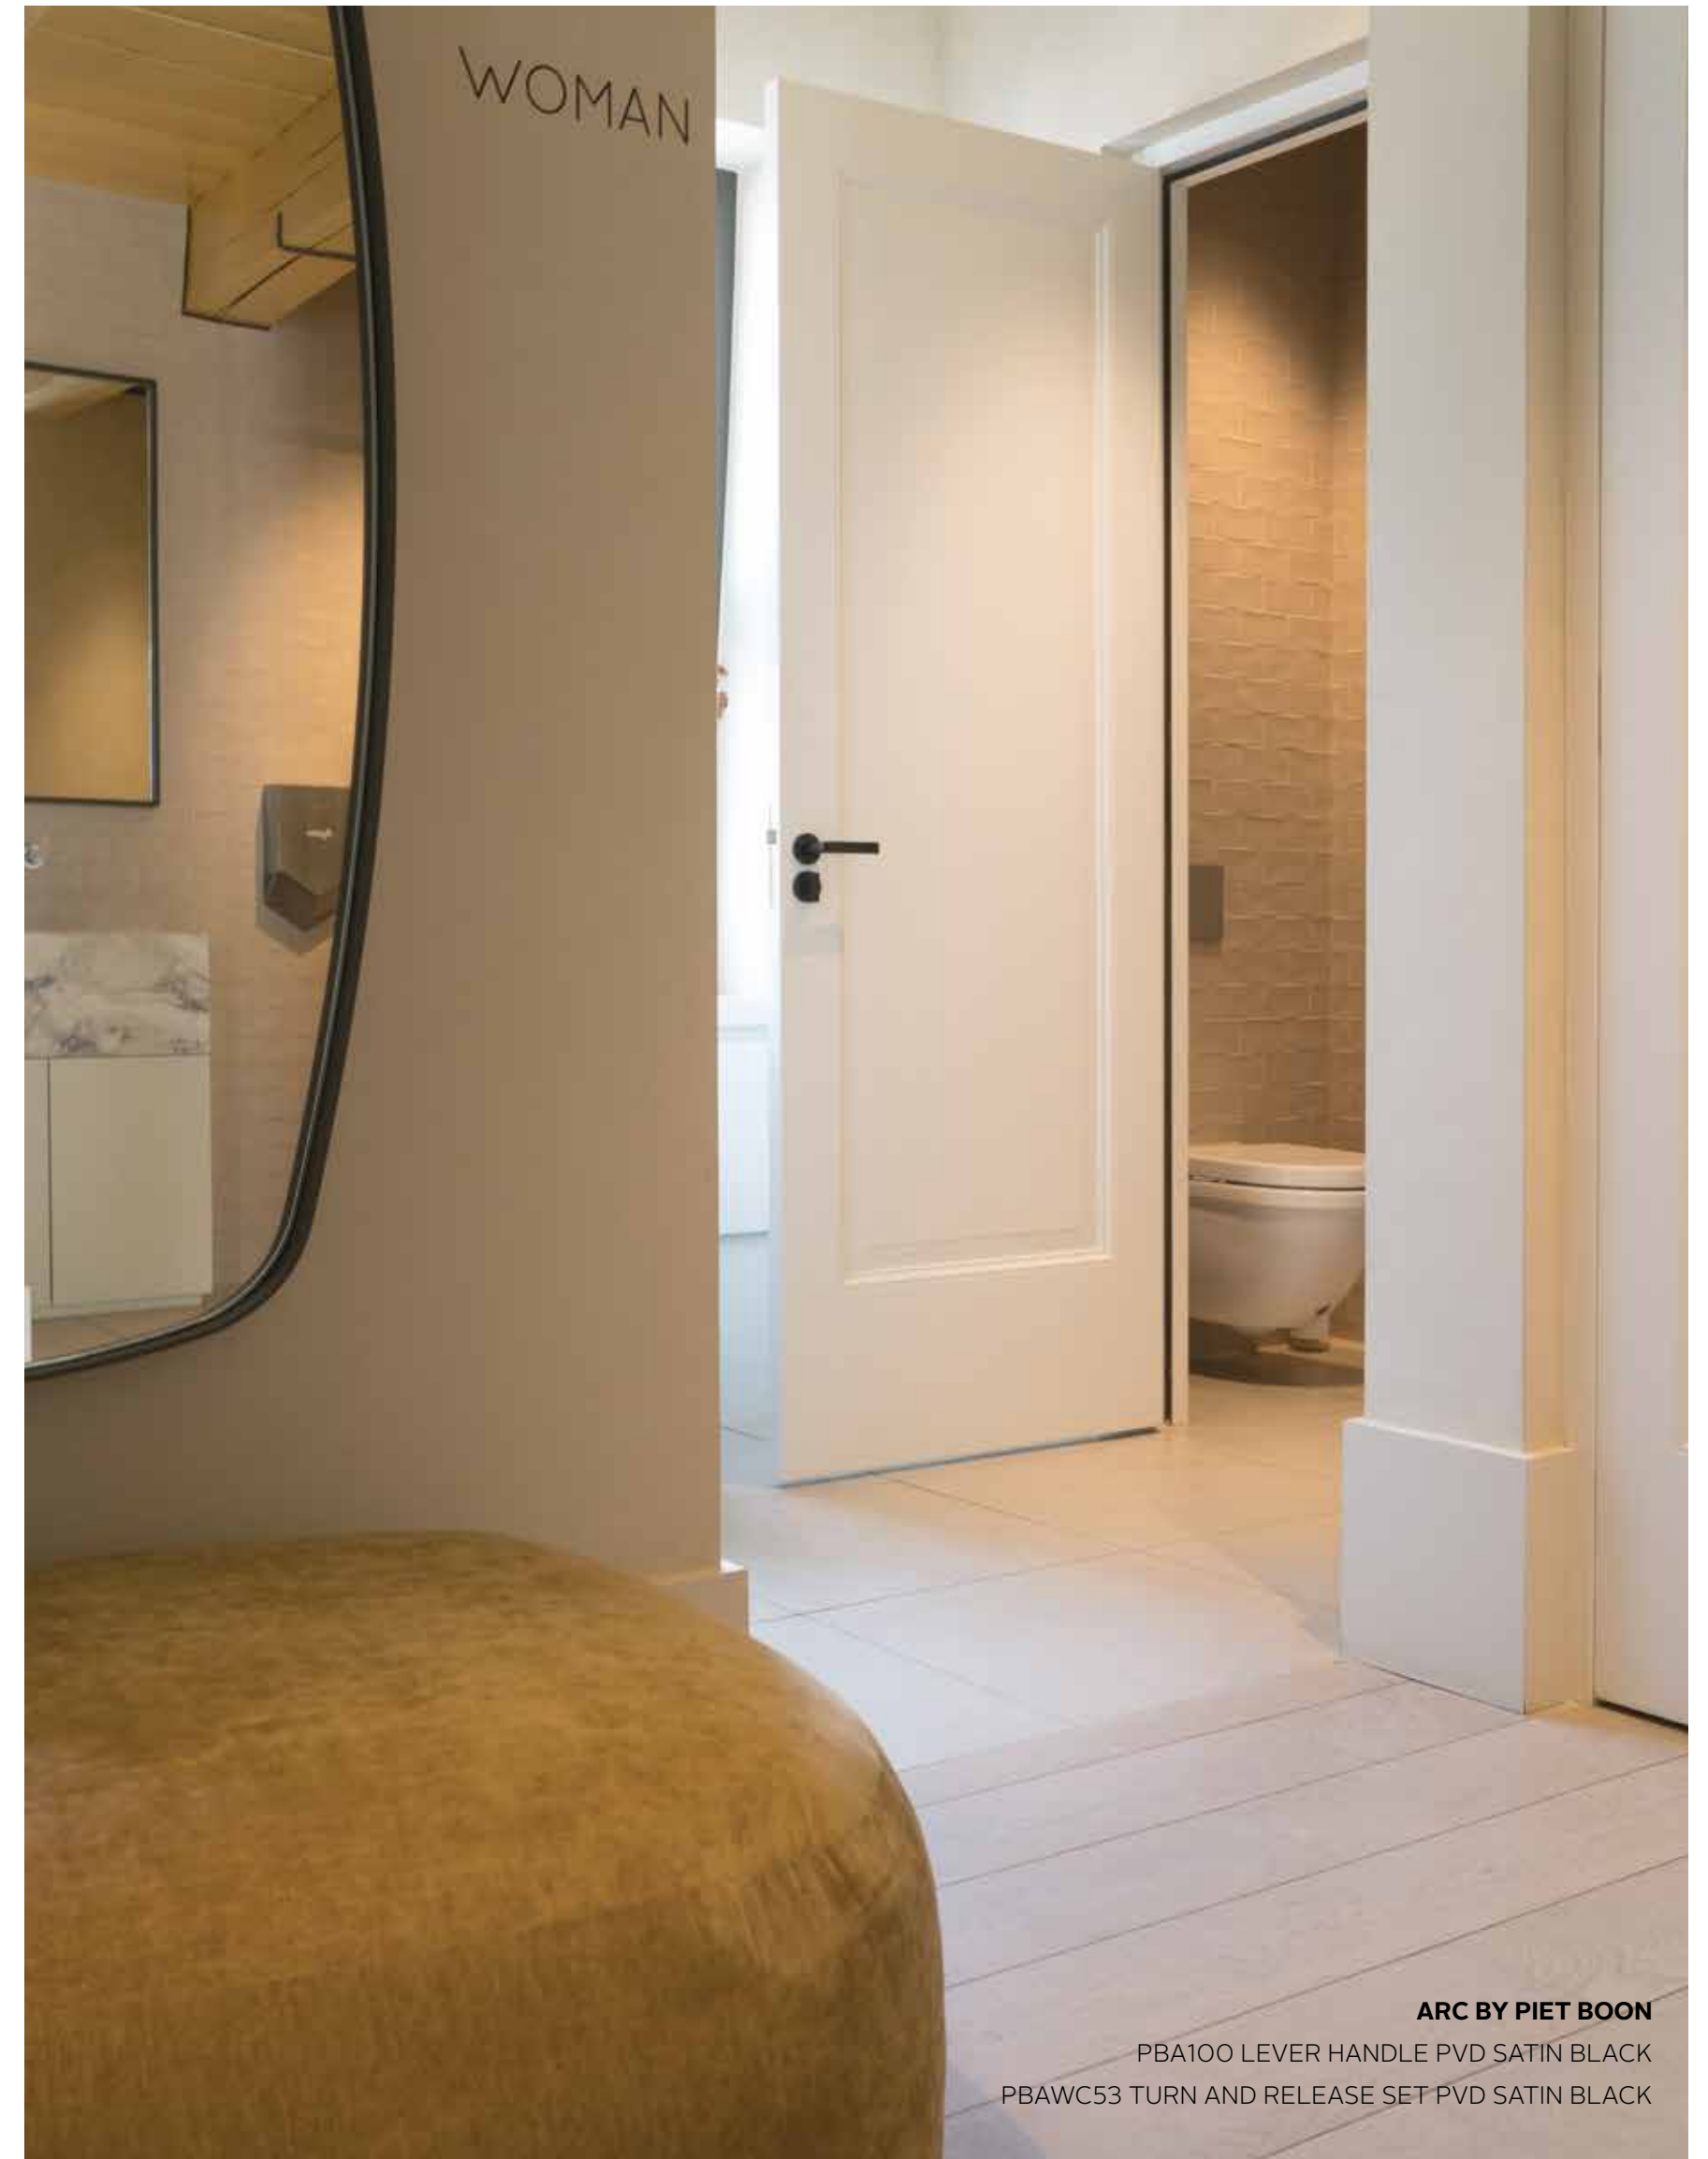

The use of colour in the interior is an interpretation of the yellow-gold tone that has its origins in seventeenth-century paintings and the local rope industry. By painting the walls in a subtle shade, the studio has succeeded in creating an intimate atmosphere. The robust natural stone bar, subtle black lines of the frames, the lighting, and the ARC hardware series add a modern touch to the overall look.