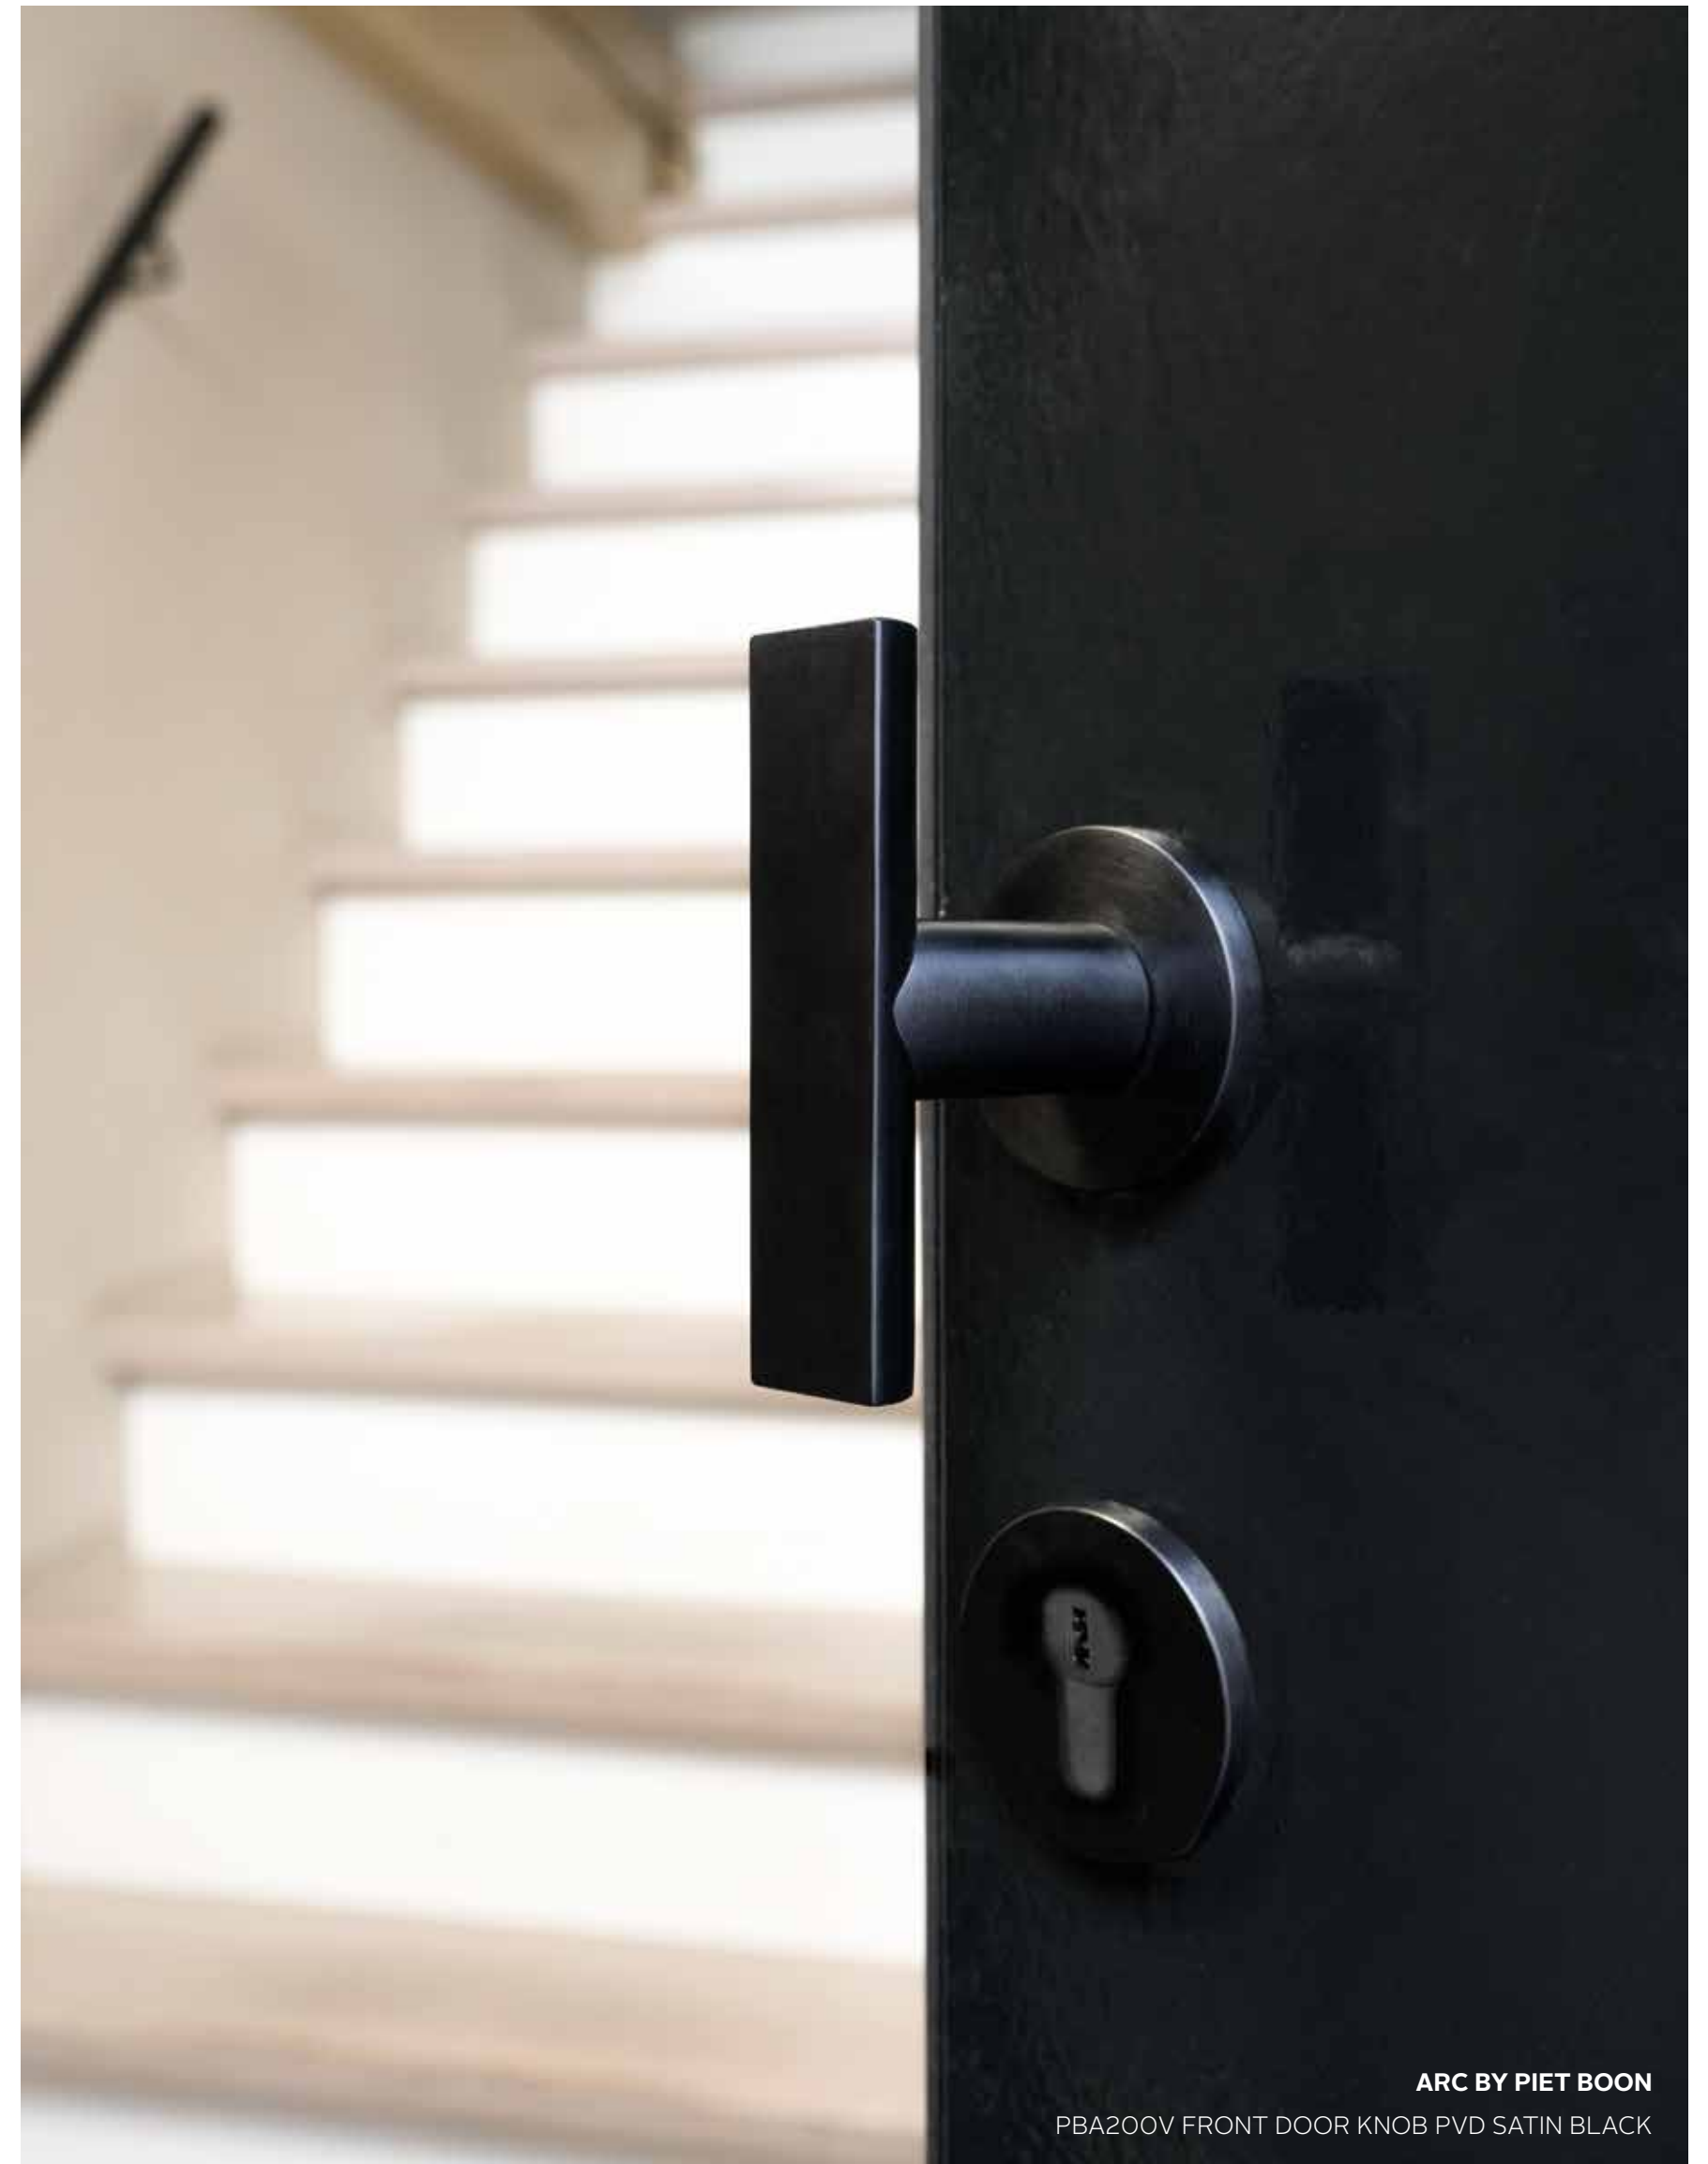

ARC BY PIET BOON
PBA200V FRONT DOOR KNOB PVD SATIN BLACK