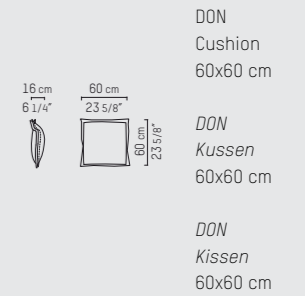

PIETBOON

DON ARMCHAIR & LOVESEAT

ENGLISH

The DON armchair. This generously proportioned contemporary interpretation of traditional Italian design, has been taken off the ground and mounted on a chassis to subtilize and lighten its appeal. Rich double welted cushions add elegance and refinement to the DON armchair, complementing any interior.

NEDERLANDS

De DON fauteuil. Deze royale eigentijdse interpretatie van traditionele Italiaanse design, is van de grond getild en gemonteerd op een frame om zijn ijle en luchtige karakter te benadrukken. Rijke kussens met dubbele zoom voegen zowel elegantie en verfijning toe aan de DON fauteuil als aan ieder interieur.

DEUTSCH

Der DON-Sessel. Diese großzügig proportionierte moderne Interpretation von traditionellem italienischen Design wurde vom Boden genommen und auf einem Gestell montiert, um subtiler und leichter wirken zu lassen. Üppige, doppelt umbördelte Kissen betonen die Eleganz und Raffinesse des DON-Sessel und machen es zu einer Zier für jedes Interieur.