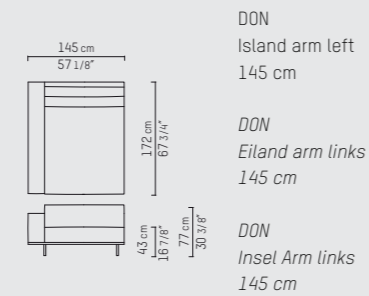

PIETBOON

DON ARMCHAIR & LOVESEAT

ENGLISH

The DON armchair. This generously proportioned contemporary interpretation of traditional Italian design, has been taken off the ground and mounted on a chassis to subtilize and lighten its appeal. Rich double welted cushions add elegance and refinement to the DON armchair, complementing any interior.

NEDERLANDS

De DON fauteuil. Deze royale eigentijdse interpretatie van traditionele Italiaanse design, is van de grond getild en gemonteerd op een frame om zijn ijle en luchtige karakter te benadrukken. Rijke kussens met dubbele zoom voegen zowel elegantie en verfijning toe aan de DON fauteuil als aan ieder interieur.

DEUTSCH

Der DON-Sessel. Diese großzügig proportionierte moderne Interpretation von traditionellem italienischen Design wurde vom Boden genommen und auf einem Gestell montiert, um subtiler und leichter wirken zu lassen. Üppige, doppelt umbördelte Kissen betonen die Eleganz und Raffinesse des DON-Sessel und machen es zu einer Zier für jedes Interieur.