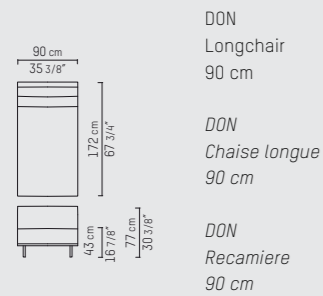

PIETBOON

DON ARMCHAIR & LOVESEAT

ENGLISH

The DON armchair. This generously proportioned contemporary interpretation of traditional Italian design, has been taken off the ground and mounted on a chassis to subtilize and lighten its appeal. Rich double welted cushions add elegance and refinement to the DON armchair, complementing any interior.

NEDERLANDS

De DON fauteuil. Deze royale eigentijdse interpretatie van traditionele Italiaanse design, is van de grond getild en gemonteerd op een frame om zijn ijle en luchtige karakter te benadrukken. Rijke kussens met dubbele zoom voegen zowel elegantie en verfijning toe aan de DON fauteuil als aan ieder interieur.

DEUTSCH

Der DON-Sessel. Diese großzügig proportionierte moderne Interpretation von traditionellem italienischen Design wurde vom Boden genommen und auf einem Gestell montiert, um subtiler und leichter wirken zu lassen. Üppige, doppelt umbördelte Kissen betonen die Eleganz und Raffinesse des DON-Sessel und machen es zu einer Zier für jedes Interieur.