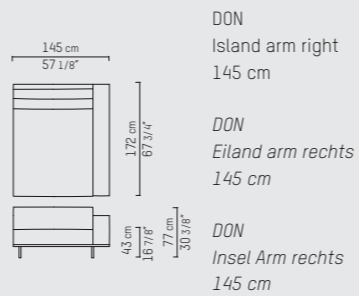

PIETBOON

DON ARMCHAIR & LOVESEAT

ENGLISH

The DON armchair. This generously proportioned contemporary interpretation of traditional Italian design, has been taken off the ground and mounted on a chassis to subtilize and lighten its appeal. Rich double welted cushions add elegance and refinement to the DON armchair, complementing any interior.

NEDERLANDS

De DON fauteuil. Deze royale eigentijdse interpretatie van traditionele Italiaanse design, is van de grond getild en gemonteerd op een frame om zijn ijle en luchtige karakter te benadrukken. Rijke kussens met dubbele zoom voegen zowel elegantie en verfijning toe aan de DON fauteuil als aan ieder interieur.

DEUTSCH

Der DON-Sessel. Diese großzügig proportionierte moderne Interpretation von traditionellem italienischen Design wurde vom Boden genommen und auf einem Gestell montiert, um subtiler und leichter wirken zu lassen. Üppige, doppelt umbördelte Kissen betonen die Eleganz und Raffinesse des DON-Sessel und machen es zu einer Zier für jedes Interieur.