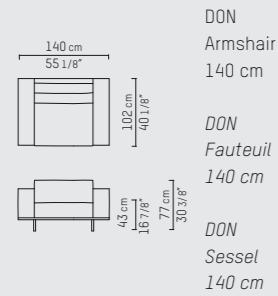

PIETBOON

DON ARMCHAIR & LOVESEAT

ENGLISH

The DON armchair. This generously proportioned contemporary interpretation of traditional Italian design, has been taken off the ground and mounted on a chassis to subtilize and lighten its appeal. Rich double welted cushions add elegance and refinement to the DON armchair, complementing any interior.

NEDERLANDS

De DON fauteuil. Deze royale eigentijdse interpretatie van traditionele Italiaanse design, is van de grond getild en gemonteerd op een frame om zijn ijle en luchtige karakter te benadrukken. Rijke kussens met dubbele zoom voegen zowel elegantie en verfijning toe aan de DON fauteuil als aan ieder interieur.

DEUTSCH

Der DON-Sessel. Diese großzügig proportionierte moderne Interpretation von traditionellem italienischen Design wurde vom Boden genommen und auf einem Gestell montiert, um subtiler und leichter wirken zu lassen. Üppige, doppelt umbördelte Kissen betonen die Eleganz und Raffinesse des DON-Sessel und machen es zu einer Zier für jedes Interieur.