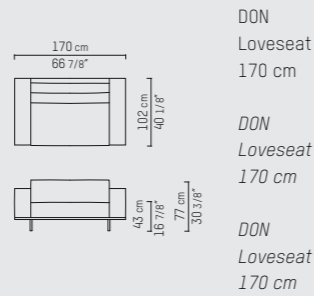

PIETBOON

DON ARMCHAIR & LOVESEAT

ENGLISH

The DON armchair. This generously proportioned contemporary interpretation of traditional Italian design, has been taken off the ground and mounted on a chassis to subtilize and lighten its appeal. Rich double welted cushions add elegance and refinement to the DON armchair, complementing any interior.

NEDERLANDS

De DON fauteuil. Deze royale eigentijdse interpretatie van traditionele Italiaanse design, is van de grond getild en gemonteerd op een frame om zijn ijle en luchtige karakter te benadrukken. Rijke kussens met dubbele zoom voegen zowel elegantie en verfijning toe aan de DON fauteuil als aan ieder interieur.

DEUTSCH

Der DON-Sessel. Diese großzügig proportionierte moderne Interpretation von traditionellem italienischen Design wurde vom Boden genommen und auf einem Gestell montiert, um subtiler und leichter wirken zu lassen. Üppige, doppelt umbördelte Kissen betonen die Eleganz und Raffinesse des DON-Sessel und machen es zu einer Zier für jedes Interieur.