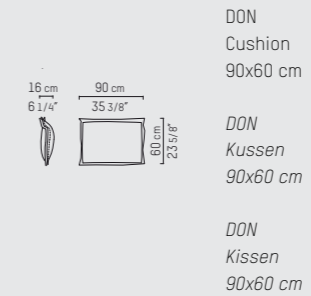

PIETBOON

DON ARMCHAIR & LOVESEAT

ENGLISH

The DON armchair. This generously proportioned contemporary interpretation of traditional Italian design, has been taken off the ground and mounted on a chassis to subtilize and lighten its appeal. Rich double welted cushions add elegance and refinement to the DON armchair, complementing any interior.

NEDERLANDS

De DON fauteuil. Deze royale eigentijdse interpretatie van traditionele Italiaanse design, is van de grond getild en gemonteerd op een frame om zijn ijle en luchtige karakter te benadrukken. Rijke kussens met dubbele zoom voegen zowel elegantie en verfijning toe aan de DON fauteuil als aan ieder interieur.

DEUTSCH

Der DON-Sessel. Diese großzügig proportionierte moderne Interpretation von traditionellem italienischen Design wurde vom Boden genommen und auf einem Gestell montiert, um subtiler und leichter wirken zu lassen. Üppige, doppelt umbördelte Kissen betonen die Eleganz und Raffinesse des DON-Sessel und machen es zu einer Zier für jedes Interieur.