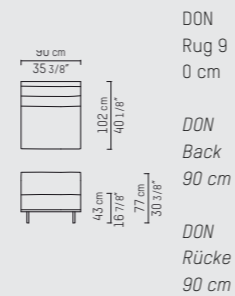

PIETBOON

DON ARMCHAIR & LOVESEAT

ENGLISH

The DON armchair. This generously proportioned contemporary interpretation of traditional Italian design, has been taken off the ground and mounted on a chassis to subtilize and lighten its appeal. Rich double welted cushions add elegance and refinement to the DON armchair, complementing any interior.

NEDERLANDS

De DON fauteuil. Deze royale eigentijdse interpretatie van traditionele Italiaanse design, is van de grond getild en gemonteerd op een frame om zijn ijle en luchtige karakter te benadrukken. Rijke kussens met dubbele zoom voegen zowel elegantie en verfijning toe aan de DON fauteuil als aan ieder interieur.

DEUTSCH

Der DON-Sessel. Diese großzügig proportionierte moderne Interpretation von traditionellem italienischen Design wurde vom Boden genommen und auf einem Gestell montiert, um subtiler und leichter wirken zu lassen. Üppige, doppelt umbördelte Kissen betonen die Eleganz und Raffinesse des DON-Sessel und machen es zu einer Zier für jedes Interieur.