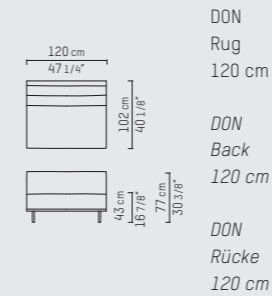

PIETBOON

DON ARMCHAIR & LOVESEAT

ENGLISH

The DON armchair. This generously proportioned contemporary interpretation of traditional Italian design, has been taken off the ground and mounted on a chassis to subtilize and lighten its appeal. Rich double welted cushions add elegance and refinement to the DON armchair, complementing any interior.

NEDERLANDS

De DON fauteuil. Deze royale eigentijdse interpretatie van traditionele Italiaanse design, is van de grond getild en gemonteerd op een frame om zijn ijle en luchtige karakter te benadrukken. Rijke kussens met dubbele zoom voegen zowel elegantie en verfijning toe aan de DON fauteuil als aan ieder interieur.

DEUTSCH

Der DON-Sessel. Diese großzügig proportionierte moderne Interpretation von traditionellem italienischen Design wurde vom Boden genommen und auf einem Gestell montiert, um subtiler und leichter wirken zu lassen. Üppige, doppelt umbördelte Kissen betonen die Eleganz und Raffinesse des DON-Sessel und machen es zu einer Zier für jedes Interieur.