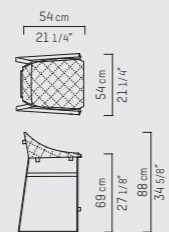

KEKKE  
Dining chair

KEKKE  
Eetkamerstoel

KEKKE  
Stuhl

KEKKE  
Kitchen stool

KEKKE  
Keukenkruk

KEKKE  
Küchenhocker

kitchenbar  
height 95  
37 3/8"