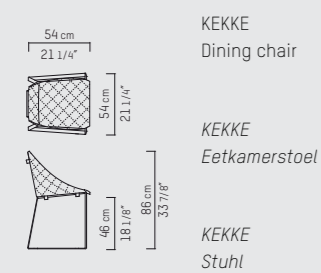

KEKKE  
Dining chair

KEKKE  
Eetkamerstoel

KEKKE  
Stuhl

KEKKE  
Kitchen stool

KEKKE  
Keukenkruk

KEKKE  
Küchenhocker

kitchenbar  
height 95  
37 3/8"

KEKKE  
Bar stool

KEKKE  
Barkruk

KEKKE  
Barhocker

bar height  
110 cm  
43 1/4"

KEKKE  
Stool

KEKKE  
Kruk

KEKKE  
Hocker

KEKKE  
Kitchen stool high back