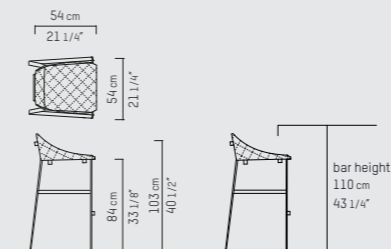

KEKKE
Bar stool

KEKKE
Barkruk

KEKKE
Barhocker

bar height
110 cm
43 1/4"