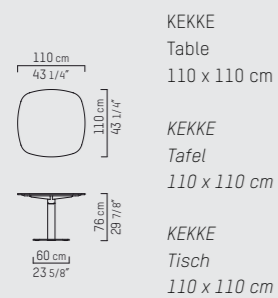

PIETBOON

KEKKE  
DINING TABLE

SPECIFICATION  
SPECIFICATIE  
SPEZIFIKATION

**ENGLISH**

Colors oak	Black (BL), Dark brown (WE), Taupe (TP), Grey (GR), Grey brown (GB), Natural (BG), Dust grey (DG), Smoke grey (SG), White (WH), Opaque white (OW).	
Colors marble	Black, Gricio grey, Moca grey, Beige, Antique green, Dark brown.	
Colors frame	Black, Anthracite, White, Bronze, Gold or Aluminum metallic.	
Materials	Steel frame with oak veneer or marble top.	
Weight / CBM	110 x 110 cm	73 kg/111kg/ 0,4m <sup>3</sup>
	180 x 110 cm	118 kg/179kg/ 0,5m <sup>3</sup>
	180 x 180 cm	207 kg / 0,65 m <sup>3</sup>