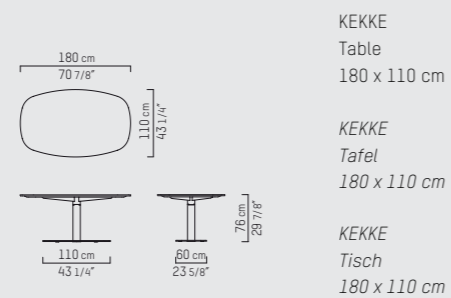

PIETBOON

KEKKE  
DINING TABLE

SPECIFICATION  
SPECIFICATIE  
SPEZIFIKATION

**ENGLISH**

Colors oak	Black (BL), Dark brown (WE), Taupe (TP), Grey (GR), Grey brown (GB), Natural (BG), Dust grey (DG), Smoke grey (SG), White (WH), Opaque white (OW).	
Colors marble	Black, Gricio grey, Moca grey, Beige, Antique green, Dark brown.	
Colors frame	Black, Anthracite, White, Bronze, Gold or Aluminum metallic.	
Materials	Steel frame with oak veneer or marble top.	
Weight / CBM	110 x 110 cm	73 kg/111kg/ 0,4m <sup>3</sup>
	180 x 110 cm	118 kg/179kg/ 0,5m <sup>3</sup>
	180 x 180 cm	207 kg / 0,65 m <sup>3</sup>