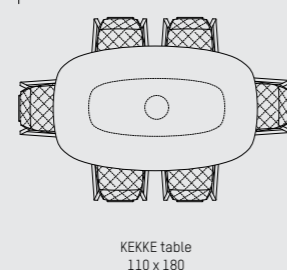

KEKKE DINING TABLE

ENGLISH

The KEKKE dining table brings simple sophistication to any room. With its curved edges, the table has been designed with social dining in mind. Its sleek steel foot is in chic contrast to its slim top providing a uniquely stylish and luxuriant dining experience.

NEDERLANDS

De KEKKE eetkamertafel geeft elke kamer een simpele elegantie. De tafel met zijn ronde vormen is ontworpen om gasten aan te kunnen ontvangen voor een stijlvol diner. De slanke stalen voet staat in chic contrast tot het slanke tafelblad en biedt zo een unieke en luxe dinerervaring.

DEUTSCH

Der KEKKE Esstisch bringt schlichte Eleganz in jeden Raum. Mit seinen runden Ecken wurde der Tisch für gemeinsames Essen entworfen. Sein schmales Metallgestell steht im Kontrast zur flachen Tischplatte und bietet ein einzigartiges Design- und Luxuserlebnis beim Speisen.