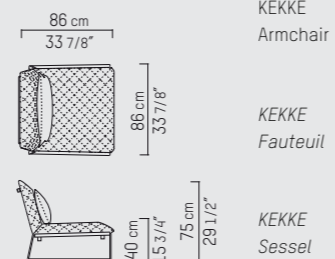

PIETBOON

KEKKE
LONGCHAIR
& ARMCHAIR

SPECIFICATION
SPECIFICATIE
SPEZIFIKATION

ENGLISH

Upholstery	Fabric cat. P, Piet Boon® fabric. Leather cat. D and S, Piet Boon® leather.	
Material	Frame of black or white powder coated steel, seat and back-rest filled with high resilience foam and polyester fibers. Both with chequered padding, supported by felt and elastic webbing. Loose cushion filled with goose down.	
Weight / CBM	Armchair	28 kg / 0,85 m ³
	Longchair	48 kg / 1,49 m ³