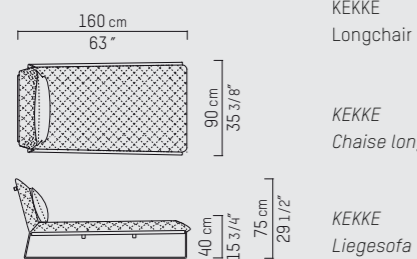

PIETBOON

KEKKE
LONGCHAIR
& ARMCHAIR

SPECIFICATION
SPECIFICATIE
SPEZIFIKATION

ENGLISH

Upholstery	Fabric cat. P, Piet Boon® fabric. Leather cat. D and S, Piet Boon® leather.	
Material	Frame of black or white powder coated steel, seat and back-rest filled with high resilience foam and polyester fibers. Both with chequered padding, supported by felt and elastic webbing. Loose cushion filled with goose down.	
Weight / CBM	Armchair	28 kg / 0,85 m ³
	Longchair	48 kg / 1,49 m ³