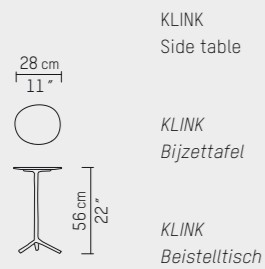

KLINK SIDE TABLE

ENGLISH

This casted side table can easily be put next to a sofa anytime. The KLINK is shaped by hand, so there is hardly any straight line to be found. Both the use of material, as the form are a little stubborn within the Piet Boon® collection. It's absolute the ultimate luxury eyecatcher.

PIETBOON

KLINK
SIDE TABLE

SPECIFICATION
SPECIFICATIE
SPEZIFIKATION

ENGLISH

Colors Light bronze or Dark bronze.
Material Bronze with different finishes.
Weight / CBM Bronze 9,4 kg / 0,05 m³

NEDERLANDS

Kleuren Licht brons of Donker brons.
Materiaal Brons met verschillende afwerkingen.
Gewicht / CBM Brons 9,4 kg / 0,05 m³