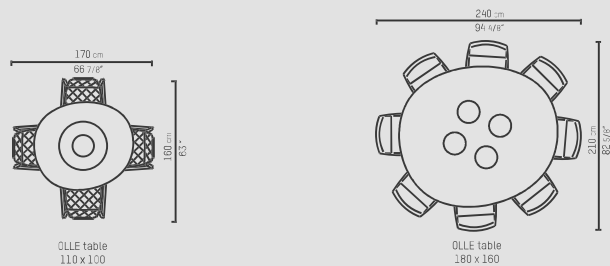

PIETBOON

OLLE  
DINING TABLE

SPECIFICATION  
SPECIFICATIE  
SPEZIFIKATION

ENGLISH

Colors oak	Black (BL), dark brown (WE), taupe (TPI), grey (GR), grey brown (GB), natural (BG), metallic grey (MG), light grey (LG), white (WH), opaque white (OW).	
Material	Legs: Oak veneered legs with floor protection. Top: Varnished solid oak.	
Weight / CBM	110x100 cm	60 kg / 0,35 m <sup>3</sup>
	180x160 cm	112 kg / 1,30 m <sup>3</sup>