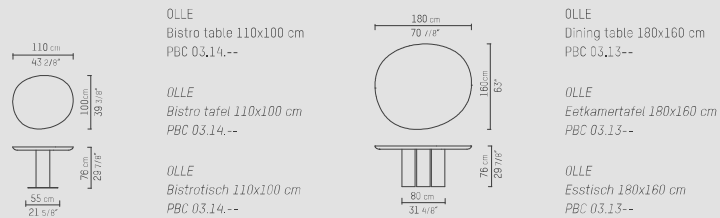

PIETBOON

OLLE  
DINING TABLE

SPECIFICATION  
SPECIFICATIE  
SPEZIFIKATION

ENGLISH

Colors oak	Black (BL), dark brown (WE), taupe (TPI), grey (GR), grey brown (GB), natural (BG), metallic grey (MG), light grey (LG), white (WH), opaque white (OW).	
Material	Legs: Oak veneered legs with floor protection. Top: Varnished solid oak.	
Weight / CBM	110x100 cm	60 kg / 0,35 m <sup>3</sup>
	180x160 cm	112 kg / 1,30 m <sup>3</sup>