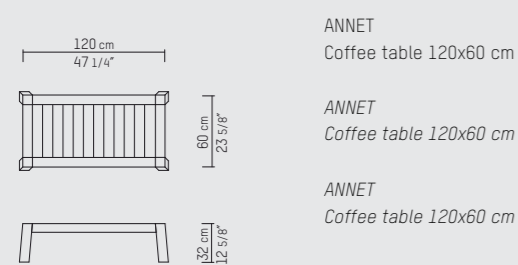

ANNET COFFEE TABLE

ENGLISH

Made from solid teak with a stylish low profile design, the ANNET coffee table embodies simple elegance. The perfect accompaniment to the Piet Boon® NIEK and GIJS range of relaxing outdoor armchairs, benches and daybeds. The ANNET coffee table is a timeless and durable classic for the garden or terrace.

NEDERLANDS

De ANNET coffee table van solide teak met een stijlvol low profile design staat voor klassieke elegantie. Past perfect bij de Piet Boon® NIEK en GIJS serie van ontspannende outdoor fauteuils, banken en daybeds. De ANNET coffee table is een tijdloze en duurzame klassieker voor in de tuin of op het terras.

DEUTSCH

Massives Teak und ein raffiniertes flaches Profil verleihen dem ANNET coffee table schlichte Eleganz. Die perfekte Ergänzung zu Piet Boon® entspannten Outdoor-Sessels, -Bänken und -Liegesofas der Kollektionen NIEK und GIJS. Der ANNET coffee table ist ein zeitloser und unverwüstlicher Klassiker für Garten und Terrasse.