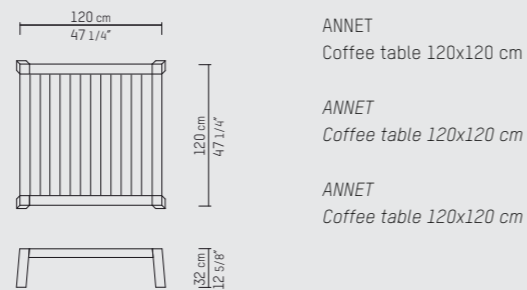

ANNET COFFEE TABLE

ENGLISH

Made from solid teak with a stylish low profile design, the ANNET coffee table embodies simple elegance. The perfect accompaniment to the Piet Boon® NIEK and GIJS range of relaxing outdoor armchairs, benches and daybeds. The ANNET coffee table is a timeless and durable classic for the garden or terrace.

NEDERLANDS

De ANNET coffee table van solide teak met een stijlvol low profile design staat voor klassieke elegantie. Past perfect bij de Piet Boon® NIEK en GIJS serie van ontspannende outdoor fauteuils, banken en daybeds. De ANNET coffee table is een tijdloze en duurzame klassieker voor in de tuin of op het terras.

DEUTSCH

Massives Teak und ein raffiniertes flaches Profil verleihen dem ANNET coffee table schlichte Eleganz. Die perfekte Ergänzung zu Piet Boon® entspannten Outdoor-Sessels, -Bänken und -Liegesofas der Kollektionen NIEK und GIJS. Der ANNET coffee table ist ein zeitloser und unverwüstlicher Klassiker für Garten und Terrasse.