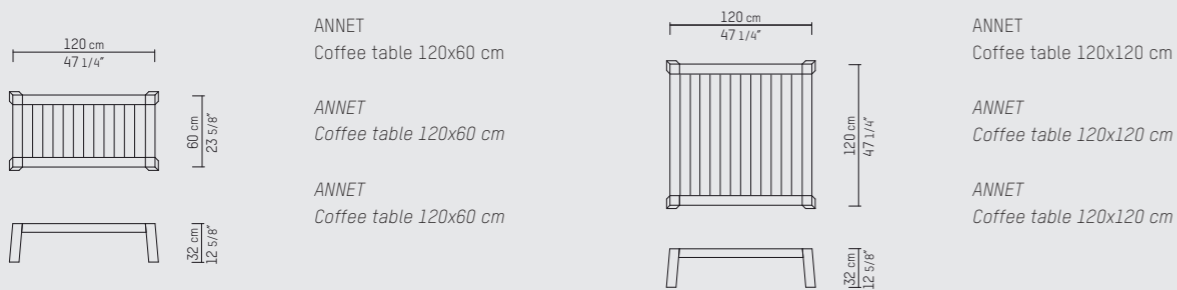

ANNET COFFEE TABLE

ENGLISH

Made from solid teak with a stylish low profile design, the ANNET coffee table embodies simple elegance. The perfect accompaniment to the Piet Boon® NIEK and GIJS range of relaxing outdoor armchairs, benches and daybeds. The ANNET coffee table is a timeless and durable classic for the garden or terrace.

PIETBOON

ANNET
COFFEE TABLE

SPECIFICATION
SPECIFICATIE
SPEZIFIKATION

ENGLISH

Colors	Natural untreated teak.	
Material	Teak frame with stainless steel connections.	
Weight / CBM	120x60 cm	27,8 kg / 0,10 m ³
	120x120 cm	40 kg / 0,17 m ³