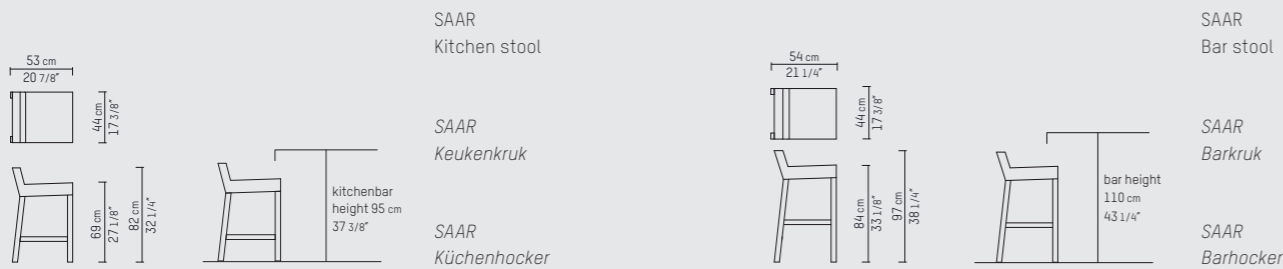

PIETBOON

SAAR KITCHEN & BAR STOOL

ENGLISH

The SAAR kitchen stool is elegant and durable, ideal for a touch of low-key luxury with family or friends. The classic design embraces a solid oak frame and leather low-back seating, finished with the unique Piet Boon® stitching. The SAAR bar stool is robust and durable, following Piet Boon®'s original iconic SAAR design.

NEDERLANDS

De SAAR keukenkruk is elegant en duurzaam, en geeft uw samenzijn met vrienden of familie een vleugje ingetogen luxe. Het klassieke design bestaat uit een massief eiken frame en lederen zitting met lage rugleuning, en is afgewerkt met de unieke Piet Boon® stitching. De SAAR barkruk is robuust en duurzaam, geheel in de lijn van het karakteristieke SAAR-ontwerp van Piet Boon®.

DEUTSCH

Der SAAR Küchenhocker ist elegant und solide, ideal für einen Touch unaufdringlichen Luxus mit Familie oder Freunden. Zum klassischen Design gehören ein Rahmen aus massiver Eiche, ein Ledersitz mit niedriger Lehne und Piet Boon®'s einzigartige Nähtechnik. Ein zeitloser Stil, authentisch bis ins Detail. Der SAAR Barhocker ist elegant und solide und folgt Piet Boon®'s einzigartigem Originaldesign für SAAR.