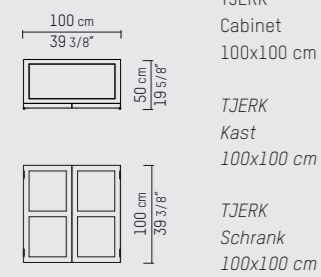

PIETBOON

TJERK CABINET

ENGLISH

The solid and characteristic showcase cabinet TJERK is made of solid oak wood and has glass doors. They are fixed with stainless steel hinges and can be closed with a snapper locking system. The design makes it possible to put several TJERK cupboards on, or next to each other.