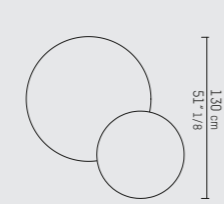

DEUTSCH

Ob oval oder rechteckig, mit einer seidenmatten Oberfläche oder in Hochglanz oder in Eiche, ITSKE Couchtische wirken harmonisch zusammen und sind beliebig kombinierbar. Drei verschiedene Versionen verleihen jedem Wohnzimmer schlichte Eleganz. Die verschränkten Beine und die abgeschrägte Tischkante spiegeln die schrägen Beine wieder. ITSKE ist der kleine Bruder des IDS Esstischs.