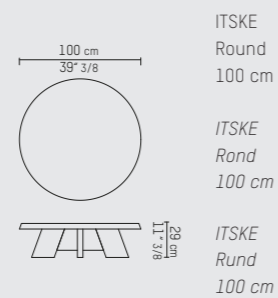

### ENGLISH

Round or rectangular, satin or high gloss or oak, ITSKE coffee tables work in harmony together- overlapped, mixed and matched. Three versions lend subtle elegance to any lounge area, with interwoven legs and table tray edges echoing the slanted leg design. ITSKE is little sister to the IDS dining table.