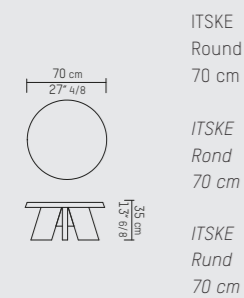

### ENGLISH

Round or rectangular, satin or high gloss or oak, ITSKE coffee tables work in harmony together- overlapped, mixed and matched. Three versions lend subtle elegance to any lounge area, with interwoven legs and table tray edges echoing the slanted leg design. ITSKE is little sister to the IDS dining table.