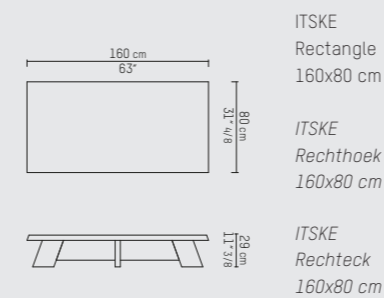

DEUTSCH

Ob oval oder rechteckig, mit einer seidenmatten Oberfläche oder in Hochglanz oder in Eiche, ITSKE Couchtische wirken harmonisch zusammen und sind beliebig kombinierbar. Drei verschiedene Versionen verleihen jedem Wohnzimmer schlichte Eleganz. Die verschränkten Beine und die abgeschrägte Tischkante spiegeln die schrägen Beine wieder. ITSKE ist der kleine Bruder des IDS Esstischs.