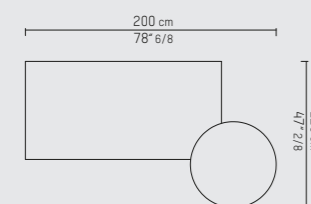

DEUTSCH

Ob oval oder rechteckig, mit einer seidenmatten Oberfläche oder in Hochglanz oder in Eiche, ITSKE Couchtische wirken harmonisch zusammen und sind beliebig kombinierbar. Drei verschiedene Versionen verleihen jedem Wohnzimmer schlichte Eleganz. Die verschränkten Beine und die abgeschrägte Tischkante spiegeln die schrägen Beine wieder. ITSKE ist der kleine Bruder des IDS Esstischs.