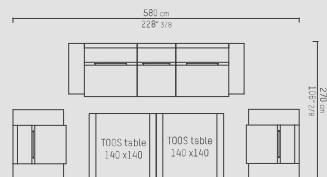

PIETBOON

TOOS COFFEE TABLE

SPECIFICATION

SPECIFICATIE

SPEZIFIKATION

ENGLISH

| | |
|--------------|---|
| Colors oak | Black (BL), dark brown (WE), taupe (TP), grey (GR), grey brown (GB), natural (BG), metallic grey (MG), light grey (LG), white (WH), opaque white (OW). |
| Colors MDF* | RAL 9003 (white), 9004 (black), 7022 (grey), 7006 (beige grey), 7030 (stone grey), Sikkens 60.05.70 (light grey). |
| Material | Legs are composed of varnished solid oak or walnut. Table top: varnished oak or walnut veneer. MDF with satin or high gloss finish. |
| Weight / CBM | 105 x 105 62 kg* / 81 kg / 0,48 m ³ 140 x 140 97 kg* / 136 kg / 0,81 m ³ 180 x 75 60 kg* / 79 kg / 0,58 m ³ 200 x 90 70 kg* / 94 kg / 0,76 m ³ |