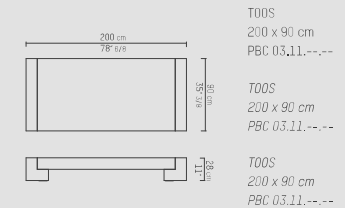

PIETBOON

TOOS COFFEE TABLE

SPECIFICATION

SPECIFICATIE

SPEZIFIKATION

ENGLISH

| | |
|--------------|---|
| Colors oak | Black (BL), dark brown (WE), taupe (TP), grey (GR), grey brown (GB), natural (BG), metallic grey (MG), light grey (LG), white (WH), opaque white (OW). |
| Colors MDF* | RAL 9003 (white), 9004 (black), 7022 (grey), 7006 (beige grey), 7030 (stone grey), Sikkens 60.05.70 (light grey). |
| Material | Legs are composed of varnished solid oak or walnut. Table top: varnished oak or walnut veneer. MDF with satin or high gloss finish. |
| Weight / CBM | 105 x 105 62 kg* / 81 kg / 0,48 m ³ 140 x 140 97 kg* / 136 kg / 0,81 m ³ 180 x 75 60 kg* / 79 kg / 0,58 m ³ 200 x 90 70 kg* / 94 kg / 0,76 m ³ |