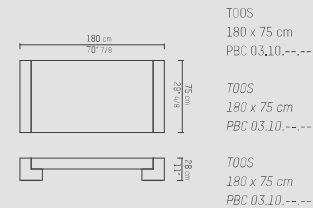

PIETBOON

TOOS COFFEE TABLE

SPECIFICATION

SPECIFICATIE

SPEZIFIKATION

ENGLISH

| | |
|--------------|---|
| Colors oak | Black (BL), dark brown (WE), taupe (TP), grey (GR), grey brown (GB), natural (BG), metallic grey (MG), light grey (LG), white (WH), opaque white (OW). |
| Colors MDF* | RAL 9003 (white), 9004 (black), 7022 (grey), 7006 (beige grey), 7030 (stone grey), Sikkens 60.05.70 (light grey). |
| Material | Legs are composed of varnished solid oak or walnut. Table top: varnished oak or walnut veneer. MDF with satin or high gloss finish. |
| Weight / CBM | 105 x 105 62 kg* / 81 kg / 0,48 m ³ 140 x 140 97 kg* / 136 kg / 0,81 m ³ 180 x 75 60 kg* / 79 kg / 0,58 m ³ 200 x 90 70 kg* / 94 kg / 0,76 m ³ |